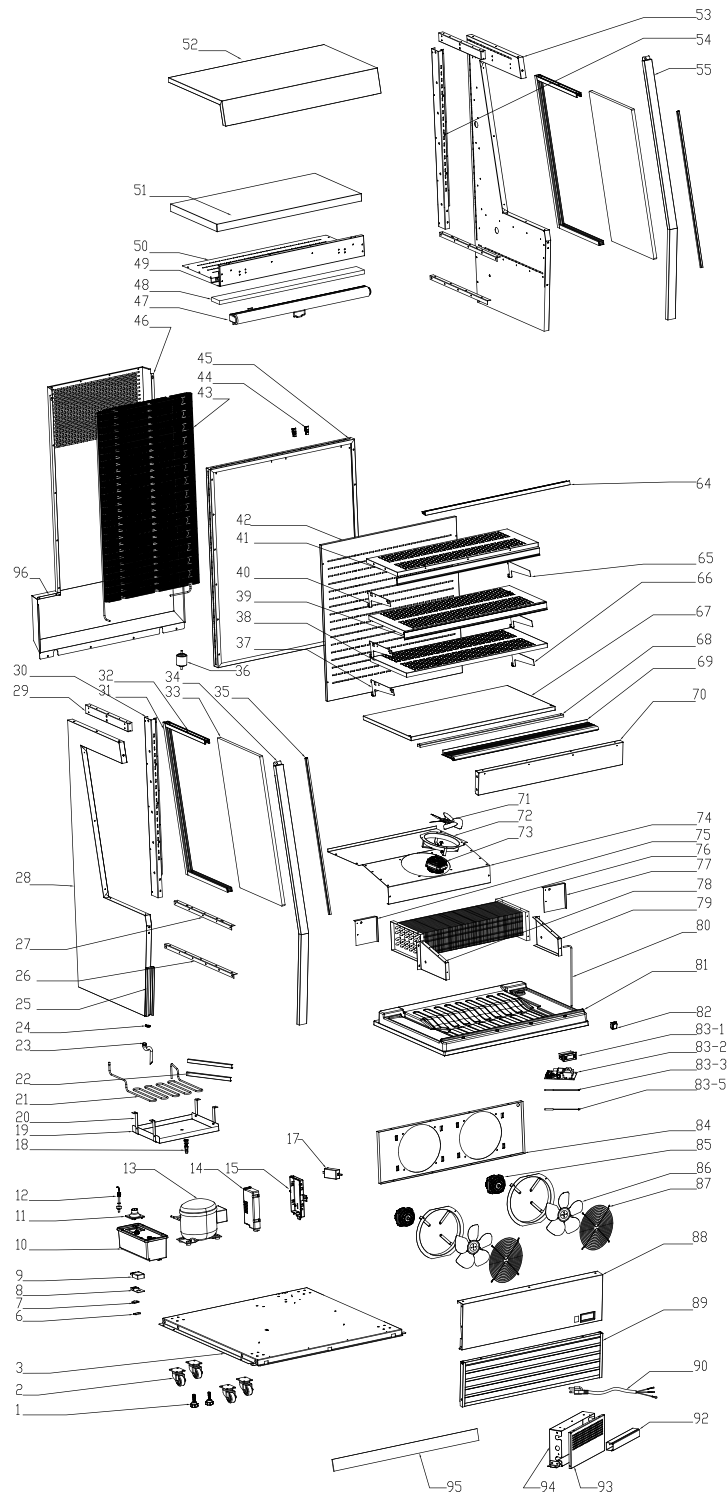

Parts Breakdown

Model RS-CN-0390-L 44439

Parts Breakdown

Model RS-CN-0390-L 44439

Item No.	Description	Position	Item No.	Description	Position	Item No.	Description	Position
60672	Feet for 44439	1	68414	Side Glass for 44439	33	68444	Front Board for Evaporator for 44439	70
60561	Rear Wheels for 44439	2	68415	Outer Left Trim Strip for 44439	34	66351	Fan Blade for 44439	71
68404	Base Board for 44439	3	68416	LED Strip for 44439	35	60932	Flange for 44439	72
61246	Wire Clip Holder for 44439	6	61224	Dry Filter for 44439	36	68337	Motor for 44439	73
61245	Wire Clip Cover for 44439	7	61195	Bottom Left Shelf Bracket for 44439	37	61182	Evaporator Cover for 44439	74
61244	Junction Box for 44439	8	68417	Bottom Shelf for 44439	38	68445	Left Wind Screen of Evaporator for 44439	75
79359	Cover of Junction Box for 44439	9	68418	Price Tag Holder for 44439	39	61181	Evaporator for 44439	76
60587	Water Receiver for 44439	10	61198	Top Left Shelf Bracket for 44439	40	68446	Right Wind Screen of Evaporator for 44439	77
79304	Pipe for Evaporated Water for 44439	11	68419	Upper Shelf for 44439	41	71521	Left Board of Evaporator Cover for 44439	78
60589	Water Level Detector for 44439	12	68420	Ventilated Board for 44439	42	61180	Right Board of Evaporator Cover for 44439	79
67641	Compressor for 44439	13	68421	Condenser for 44439	43	68452	Connection Pipe for 44439	80
60594	Cover of Circuit Board Box for 44439	14	61222	Stands for Condenser for 44439	44	68453	Base Foam of Evaporator for 44439	81
61167	Circuit Board Box for 44439	15	68422	Foam of Back Cover for 44439	45	71514	Switch for 44439	82
60675	LED Transformer for 44439	17	68423	Condenser Cover for 44439	46	67648	Temperature Display for 44439	83-1
61241	Water Nozzle for 44439	18	68424	Night Curtain for 44439	47	67649	Main Circuit Board for 44439	83-2
61240	Tray of Heater for 44439	19	68425	Honeycomb Panel for 44439	48	60666	Temperature Probe for 44439	83-3
61239	Bracket of Water Receiver for 44439	20	68426	Board Ahead Curtain for 44439	49	68333	Over-Heating Sensor for 44439	83-5
61238	Heater for 44439	21	68427	Ceiling Board of Cabinet for 44439	50	68447	Holder for Condenser Motor for 44439	84
61237	Platen of Heater for 44439	22	68428	PE for Upper Cover Plate for 44439	51	68341	Motor for 44439	85
30744	Water Pipe for 44439	23	68429	Upper Cover Plate for 44439	52	60933	Fan Blade of Condenser for 44439	86
68368	Snap Ring for 44439	24	68430	Foam of Right Board for 44439	53	61170	Flat Net Cover for 44439	87
68406	Fixing Plate for Trim Strip for 44439	25	68431	Right Support Pillar of Shelf for 44439	54	68448	Front Base Panel for 44439	88
68407	Connector of Evaporator Base Panel for 44439	26	68432	Outer Right Trim Strip for 44439	55	68449	Window Shade Components for 44439	89
68408	Support for Upper Cover of Base for 44439	27	68440	Wind Screen Strip for 44439	64	79290	Power Cord for 44439	90
68409	Foam of Left Side Board for 44439	28	61199	Top Right Shelf Bracket for 44439	65	60590	PVC Trucking for 44439	92
68410	Support for Ceiling for 44439	29	61196	Bottom Right Shelf Bracket for 44439	66	60592	Cover of Terminal Box for 44439	93
68411	Left Support Pillar of Shelf for 44439	30	68441	Bottom Board of Cabinet for 44439	67	60591	Terminal Box for 44439	94
68412	Back Strip for Side Glass for 44439	31	68442	Air Inlet Stand for 44439	68	68450	Glass Guard for 44439	95
68413	Top/Bottom Strip for Side Glass for 44439	32	68443	Air Inlet Cover for 44439	69	68451	Back Cover of Base for 44439	96